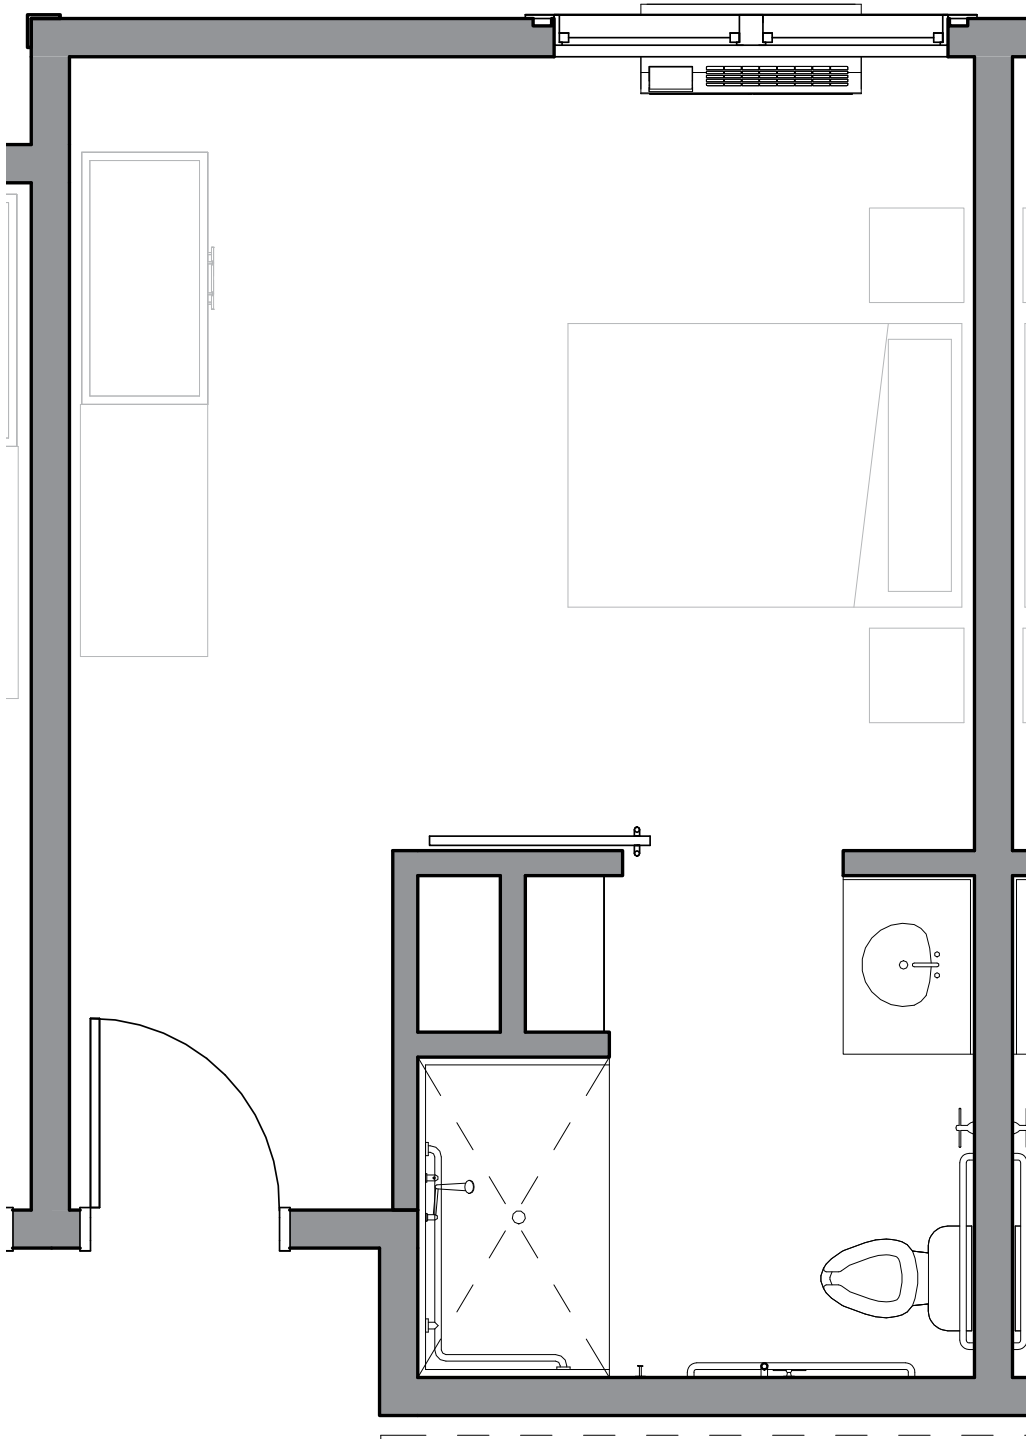

## Memory Care Sample Floor Plan

### Memory Care **Studio** **One Bath**

3 Floor Plans  
Range 278 to 308 sq. ft.